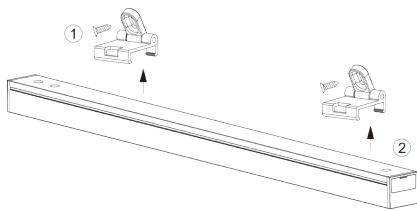

KOBI ELECTRIC

KOBIELEC.COM

LED Under Cabinet

Product Description

- 1, Linkable
- 2, Built-in LED driver
- 3, Motion Sensor : Hands free for powering on and off.
- Safe for your kids, the aged while go to bathroom in middle night.
- 4, simplify installation

All Model: Dimmable
 PF > 0.9
 110° Beam Angle
 CRI > 80 or CRI > 90

Dimensions

MOUNTING FIXTURE

POWER CODE CONNECTION

USING JUMPER CORD

USING END-TO-END CONNECTOR

End-to-End connector (Provided with each fixture)