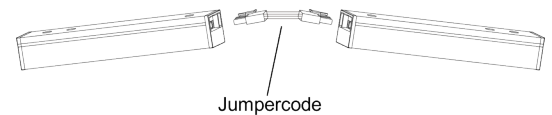

All Model: Dimmable
 PF > 0.9
 110° Beam Angle
 CRI > 80 or CRI > 90

Dimensions

MOUNTING FIXTURE

POWER CODE CONNECTION

USING JUMPER CORD

USING END-TO-END CONNECTOR

End-to-End connector (Provided with each fixture)