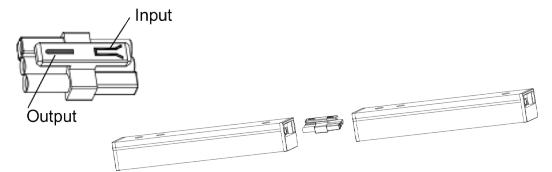

All Model: Dimmable
 PF > 0.9
 110° Beam Angle
 CRI > 80 or CRI > 90

Dimensions

MOUNTING FIXTURE

POWER CODE CONNECTION

USING JUMPER CORD

USING END-TO-END CONNECTOR

End-to-End connector (Provided with each fixture)