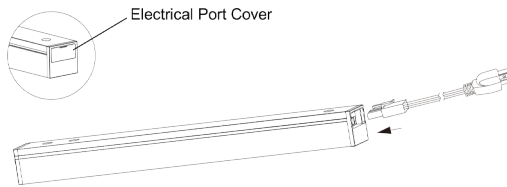

KOBI ELECTRIC

KOBIELEC.COM

LED Under Cabinet

Product Description

- 1, Linkable
- 2, Built-in LED driver
- 3, Motion Sensor : Hands free for powering on and off.
- Safe for your kids, the aged while go to bathroom in middle night.
- 4, simplify installation

All Model: Dimmable
 PF > 0.9
 110° Beam Angle
 CRI > 80 or CRI > 90

Dimensions

MOUNTING FIXTURE

POWER CODE CONNECTION

USING JUMPER CORD

USING END-TO-END CONNECTOR

End-to-End connector (Provided with each fixture)