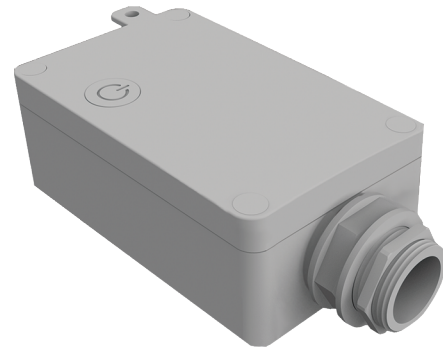

Smart Dimmer Kit

Only supports
2.4GHz Wi-Fi networks

Download
Smart Life app

Features

- Control your lifts from anywhere
- Voice control with Alexa or Google for hands free use
- Make any bulb or fixture smart
- Set schedules and timers
- cETL listed

0-10V Smart Dimmer Kits

Black = Live
White = Neutral
Red = Live (Load)
Red & White = Neutral (Load)
Purple: Dim +
Gray: Dim -

Triac Dimmer Kit

Black = Live
White = Neutral
Red = Live (Load)
Red & White = Neutral (Load)

Model number	Smart dimmer kit
Quantity	100PCS
Net Weight	12.8kg/28.31bs
Gross Weight	14.3kg/31.5lbs
Ctn Size	72.0cm*47.0cm*13.5cm 2.8inch 1.8 inch 0.5inch

Specifications

Item Number	Maximum Wattage	Input Line Voltage	Dimmer
SK-WF-AD	300W	120V/230V	Triac
SK-WF-DD	1000W/2000W	120V-277V	0-10V