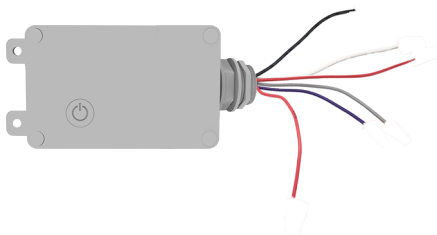

Smart Dimmer Kit

Only supports
2.4GHz Wi-Fi networks

Download
Smart Life app

Features

- Control your lifts from anywhere
- Voice control with Alexa or Google for hands free use
- Make any bulb or fixture smart
- Set schedules and timers
- cETL listed

0-10V Smart Dimmer Kits

Black = Live
White = Neutral
Red = Live (Load)
Red & White = Neutral (Load)
Purple: Dim +
Gray: Dim -

Triac Dimmer Kit

Black = Live
White = Neutral
Red = Live (Load)
Red & White = Neutral (Load)

Model number	Smart dimmer kit
Quantity	100PCS
Net Weight	12.8kg/28.31bs
Gross Weight	14.3kg/31.5lbs
Ctn Size	72.0cm*47.0cm*13.5cm 2.8inch 1.8 inch 0.5inch

Specifications

Item Number	Maximum Wattage	Input Line Voltage	Dimmer
SK-WF-AD	300W	120V/230V	Triac
SK-WF-DD	1000W/2000W	120V-277V	0-10V