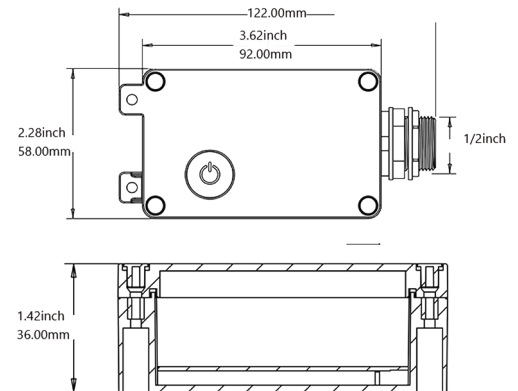

Smart Dimmer Kit

Only supports
2.4GHz Wi-Fi networks

Download
Smart Life app

Features

- Control your lifts from anywhere
- Voice control with Alexa or Google for hands free use
- Make any bulb or fixture smart
- Set schedules and timers
- cETL listed

0-10V Smart Dimmer Kits

Black = Live
White = Neutral
Red = Live (Load)
Red & White = Neutral (Load)
Purple: Dim +
Gray: Dim -

Triac Dimmer Kit

Black = Live
White = Neutral
Red = Live (Load)
Red & White = Neutral (Load)

Model number	Smart dimmer kit
Quantity	100PCS
Net Weight	12.8kg/28.31bs
Gross Weight	14.3kg/31.5lbs
Ctn Size	72.0cm*47.0cm*13.5cm 2.8inch 1.8 inch 0.5inch

Specifications

Item Number	Maximum Wattage	Input Line Voltage	Dimmer
SK-WF-AD	300W	120V/230V	Triac
SK-WF-DD	1000W/2000W	120V-277V	0-10V